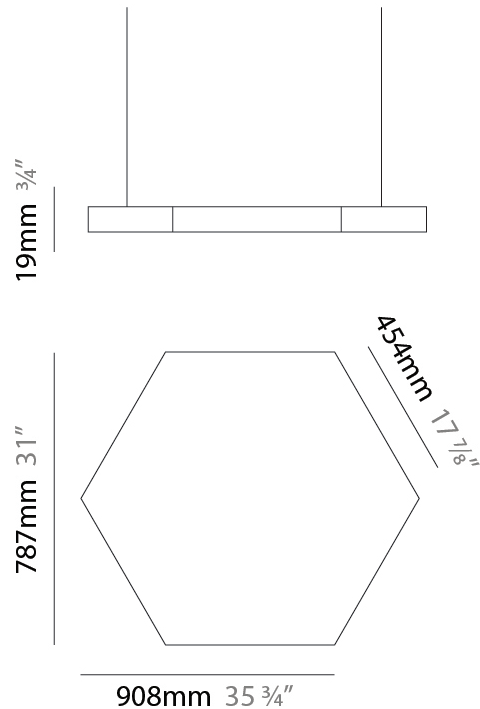

PROJECT _____
TYPE _____
SPECIFIER _____
QUANTITY _____
DATE _____

1. To build a product code in our configurator select the specify button on the base model # product page
2. To build a manual product code on this datasheet choose from the options listed below in blue font and add the suffix to the base model #

GENERAL

Series: Infinite Hexagon
Partner: Ivela
Division: Architectural
Installation: Suspension
Product Type: Panels
Mounting Location: Ceiling
Light Distribution: Direct

PHYSICAL

Shape: Hexagon
Length (mm): 908
Length (in): 36 ³/₄
Width (mm): 527
Width (in): 20 ³/₄
Height (mm): 19
Height (in): 3/4
Max. Overall Height (mm): 3019
Max. Overall Height (in): 118 ⁷/₈
Diffuser: PMMA - Opal
Fixture Finish: WHI / BLK / GLD
Fixture Material: Aluminum
Cable Details: 3,000mm / 118 1/8" Transparent Cable

ELECTRICAL

Lamp Type: LED
Input Wattage (W): 54
Dimming: Tri-Mode (Non-Dimming and Phase Dimming (120Vac only) and 0-10V Dimming)
Driver Included: No
Driver Location: Remote
Driver Type: Constant Voltage - Universal
Driver Class: Class 2
Housing: ENCP 5 (ERP) ENCP 13 (SC Power)
Input Voltage (V): 120 - 277
Output Voltage (V): 24

LED

Color Temperature (°K): 2700 / 3000 / 3500 / 4000
Max. Delivered Lumen (lm): 5400 / 5625 / 5792 / 5962
Nominal Lumen (lm): 10800 / 11250 / 11585 / 11925
CRI: >93 CRI
Lamp Life (hrs): 50000

OPTICAL

RATINGS AND CERTIFICATIONS

Certified By: CSA Certified to UL and CSA Standards
IP rating: IP20