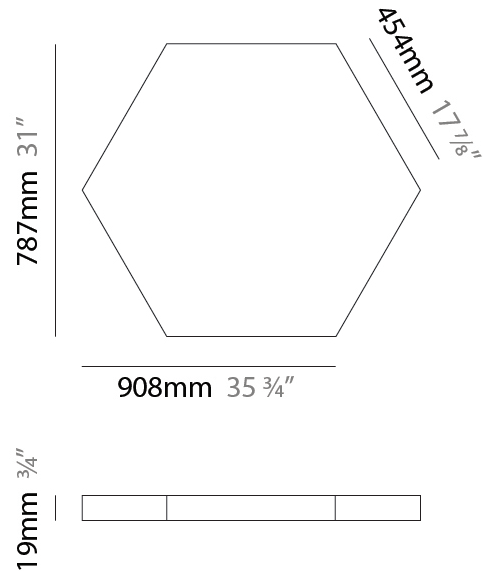

INFINITE HEXAGON SURFACE

A56193- -

base number   Color   Finish
Temperature   Options

PROJECT
TYPE
SPECIFIER
QUANTITY
DATE

1. To build a product code in our configurator select the specify button on the base model # product page
2. To build a manual product code on this datasheet choose from the options listed below in blue font and add the suffix to the base model #

GENERAL

Series: Infinite Hexagon
Partner: Ivela
Division: Architectural
Installation: Surface
Product Type: Panels
Mounting Location: Ceiling
Light Distribution: Direct

PHYSICAL

Shape: Hexagon
Length (mm): 908
Length (in): 36 3/4
Width (mm): 527
Width (in): 20 3/4
Height (mm): 19
Height (in): 3/4
Diffuser: PMMA - Opal
Fixture Finish: WHI / BLK / GLD
Fixture Material: Aluminum

ELECTRICAL

Lamp Type: LED
Input Wattage (W): 54
Dimming: Tri-Mode (Non-Dimming and Phase Dimming (120Vac only) and 0-10V Dimming)
Driver Included: No
Driver Location: Remote
Driver Type: Constant Voltage - Universal
Driver Class: Class 2
Housing: ENCP 5 (ERP) ENCP 13 (SC Power)
Input Voltage (V): 120 - 277
Output Voltage (V): 24

LED

Color Temperature (°K): 2700 / 3000 / 3500 / 4000
Max. Delivered Lumen (lm): 5400 / 5625 / 5792 / 5962
Nominal Lumen (lm): 10800 / 11250 / 11585 / 11925
CRI: >93 CRI
Lamp Life (hrs): 50000

OPTICAL

RATINGS AND CERTIFICATIONS

Certified By: CSA Certified to UL and CSA Standards
IP rating: IP20