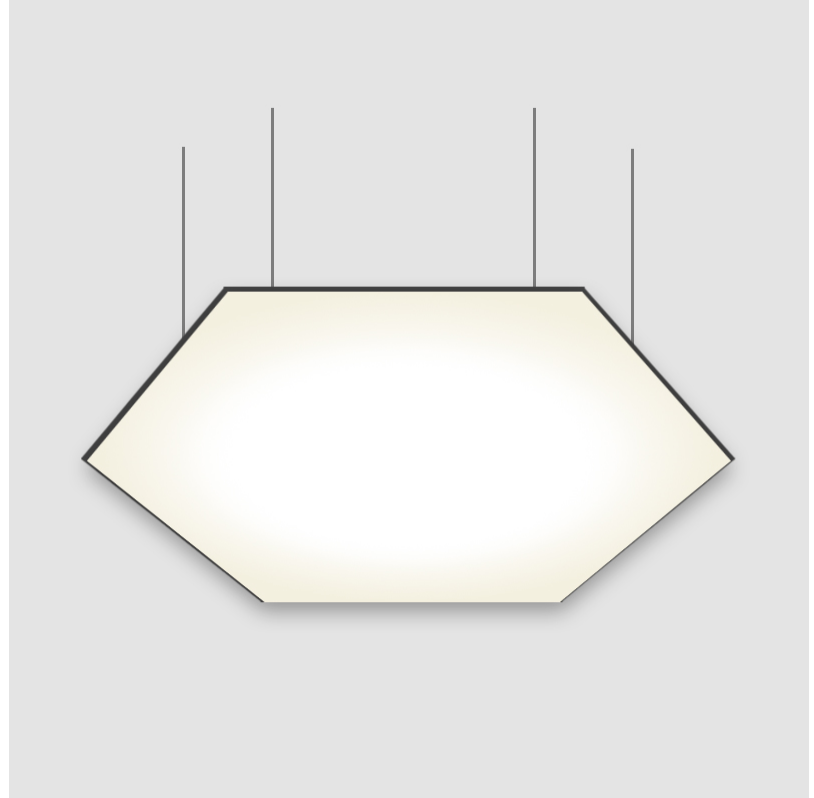

A51093-

base number   Color   Finish
Temperature   Options

1. To build a product code in our configurator select the specify button on the base model # product page
2. To build a manual product code on this datasheet choose from the options listed below in blue font and add the suffix to the base model #

GENERAL

Series: Infinite Hexagon
Partner: Ivela
Division: Architectural
Installation: Surface
Product Type: Panels
Mounting Location: Ceiling
Light Distribution: Direct

PHYSICAL

Shape: Hexagon
Length (mm): 1208
Length (in): 47 ⁹/₁₆"
Width (mm): 1047
Width (in): 41 ³/₄"
Height (mm): 19
Height (in): 3/4"
Max. Overall Height (mm): 3019
Max. Overall Height (in): 118 ⁷/₈"
Diffuser: PMMA - Opal
Fixture Finish: WHI / BLK / GLD
Fixture Material: Aluminum
Cable Details: 3,000mm / 118 1/8" Transparent Cable

ELECTRICAL

Lamp Type: LED
Input Wattage (W): 72
Dimming: Tri-Mode (Non-Dimming and Phase Dimming (120Vac only) and 0-10V Dimming)
Driver Included: No
Driver Location: Remote
Driver Type: Constant Voltage - Universal
Driver Class: Class 2
Housing: ENCP 5 (ERP) ENCP 8 (SC Power)
Input Voltage (V): 120 - 277
Output Voltage (V): 24

LED

Color Temperature (°K): 2700 / 3000 / 3500 / 4000
Max. Delivered Lumen (lm): 7200 / 7500 / 7723 / 7950
Nominal Lumen (lm): 14400 / 15000 / 15446 / 15900
CRI: >93 CRI
Lamp Life (hrs): 50000

OPTICAL

RATINGS AND CERTIFICATIONS

Certified By: CSA Certified to UL and CSA Standards
IP rating: IP20