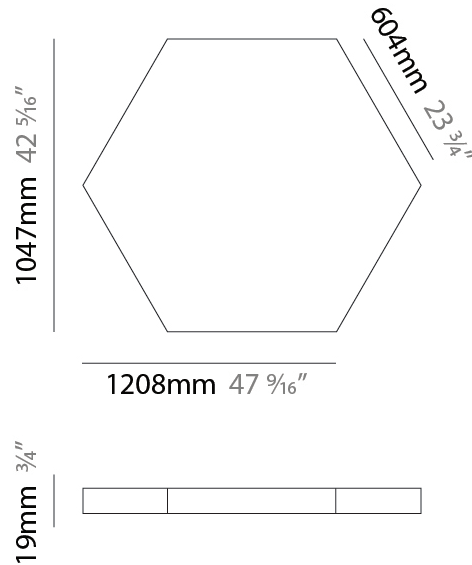

#### PHYSICAL

Shape: Hexagon  
 Length (mm): 1208  
 Length (in): 47 <sup>9</sup>/<sub>16</sub>"  
 Width (mm): 1047  
 Width (in): 41 <sup>3</sup>/<sub>4</sub>"  
 Height (mm): 19  
 Height (in): 3/4"  
 Max. Overall Height (mm): 3019  
 Max. Overall Height (in): 118 <sup>7</sup>/<sub>8</sub>"  
 Diffuser: PMMA - Opal  
 Fixture Finish: WHI / BLK / GLD  
 Fixture Material: Aluminum  
 Cable Details: 3,000mm / 118 1/8" Transparent Cable

#### PHYSICAL

Shape: Hexagon  
 Length (mm): 1008  
 Length (in): 43 <sup>11</sup>/<sub>16</sub>  
 Width (mm): 873  
 Width (in): 43 <sup>11</sup>/<sub>16</sub>  
 Height (mm): 19  
 Height (in): 1 <sup>1</sup>/<sub>16</sub>  
 Max. Overall Height (mm): 2019  
 Diffuser: PMMA - Opal  
 Fixture Finish: WHI / BLK / GLD  
 Fixture Material: Aluminum

#### PHYSICAL

Shape: Hexagon  
 Length (mm): 908  
 Length (in): 36 <sup>3</sup>/<sub>4</sub>  
 Width (mm): 527  
 Width (in): 20 <sup>3</sup>/<sub>4</sub>  
 Height (mm): 19  
 Height (in): 3/4  
 Diffuser: PMMA - Opal  
 Fixture Finish: WHI / BLK / GLD  
 Fixture Material: Aluminum

#### PHYSICAL

Shape: Hexagon  
 Length (mm): 1208  
 Length (in): 47 <sup>5</sup>/<sub>16</sub>  
 Width (mm): 1047  
 Width (in): 41 <sup>1</sup>/<sub>4</sub>  
 Height (mm): 19  
 Height (in): 3/4  
 Diffuser: PMMA - Opal  
 Fixture Finish: WHI / BLK / GLD  
 Fixture Material: Aluminum