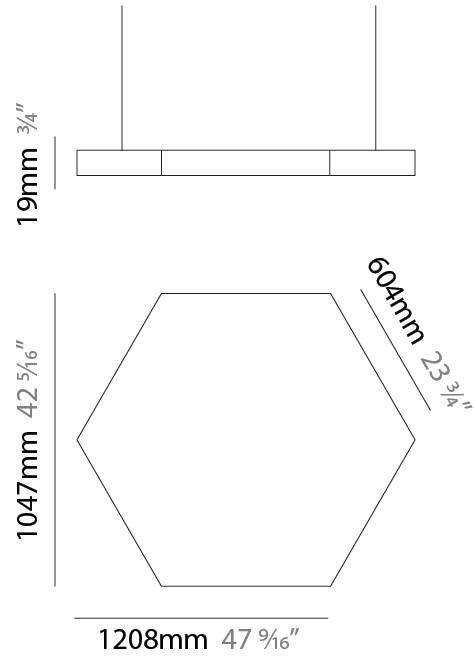

A51093-

base number   Color   Finish
Temperature   Options

1. To build a product code in our configurator select the specify button on the base model # product page
2. To build a manual product code on this datasheet choose from the options listed below in blue font and add the suffix to the base model #

GENERAL

Series: Infinite Hexagon
Partner: Ivela
Division: Architectural
Installation: Surface
Product Type: Panels
Mounting Location: Ceiling
Light Distribution: Direct

PHYSICAL

Shape: Hexagon
Length (mm): 1208
Length (in): 47 ⁹/₁₆"
Width (mm): 1047
Width (in): 41 ³/₄"
Height (mm): 19
Height (in): 3/4"
Max. Overall Height (mm): 3019
Max. Overall Height (in): 118 ⁷/₈"
Diffuser: PMMA - Opal
Fixture Finish: WHI / BLK / GLD
Fixture Material: Aluminum
Cable Details: 3,000mm / 118 1/8" Transparent Cable

ELECTRICAL

Lamp Type: LED
Input Wattage (W): 72
Dimming: Tri-Mode (Non-Dimming and Phase Dimming (120Vac only) and 0-10V Dimming)
Driver Included: No
Driver Location: Remote
Driver Type: Constant Voltage - Universal
Driver Class: Class 2
Housing: ENCP 5 (ERP) ENCP 8 (SC Power)
Input Voltage (V): 120 - 277
Output Voltage (V): 24

LED

Color Temperature (°K): 2700 / 3000 / 3500 / 4000
Max. Delivered Lumen (lm): 7200 / 7500 / 7723 / 7950
Nominal Lumen (lm): 14400 / 15000 / 15446 / 15900
CRI: >93 CRI
Lamp Life (hrs): 50000

OPTICAL

RATINGS AND CERTIFICATIONS

Certified By: CSA Certified to UL and CSA Standards
IP rating: IP20