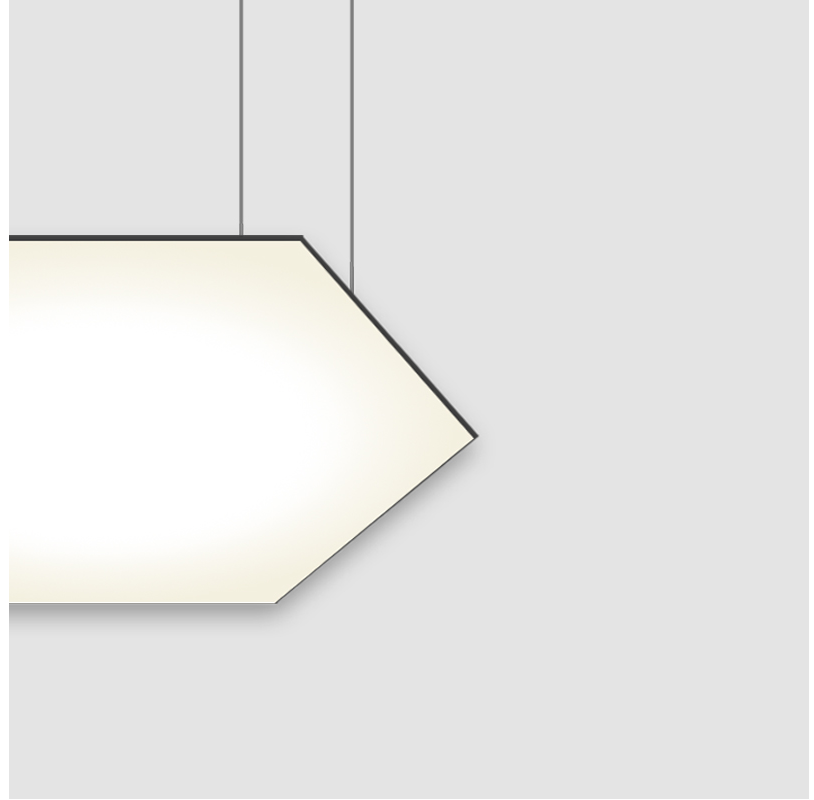

A51091- -

base number   Color   Finish
Temperature   Options

1. To build a product code in our configurator select the specify button on the base model # product page
2. To build a manual product code on this datasheet choose from the options listed below in blue font and add the suffix to the base model #

GENERAL

Series: Infinite Hexagon
Partner: Ivela
Division: Architectural
Installation: Suspension
Product Type: Panels
Mounting Location: Ceiling
Light Distribution: Direct

PHYSICAL

Shape: Hexagon
Length (mm): 1008
Length (in): 43 ¹¹/₁₆
Width (mm): 873
Width (in): 43 ¹¹/₁₆
Height (mm): 19
Height (in): 1 ¹/₁₆
Max. Overall Height (mm): 3019
Max. Overall Height (in): 118 ⁷/₈
Diffuser: PMMA - Opal
Fixture Finish: WHI / BLK / GLD
Fixture Material: Aluminum
Cable Details: 3,000mm / 118 1/8" Transparent Cable

ELECTRICAL

Lamp Type: LED
Input Wattage (W): 60
Dimming: Tri-Mode (Non-Dimming and Phase Dimming (120Vac only) and 0-10V Dimming)
Driver Included: No
Driver Location: Remote
Driver Type: Constant Voltage - Universal
Driver Class: Class 2
Housing: ENCP 5 (ERP) ENCP 8 (SC Power)
Input Voltage (V): 120 - 277
Output Voltage (V): 24

LED

Color Temperature (°K): 2700 / 3000 / 3500 / 4000
Max. Delivered Lumen (lm): 3600 / 3750 / 3861 / 3975
Nominal Lumen (lm): 7200 / 7500 / 7723 / 7950
CRI: >93 CRI
Lamp Life (hrs): 50000

OPTICAL

RATINGS AND CERTIFICATIONS

Certified By: CSA Certified to UL and CSA Standards
IP rating: IP20