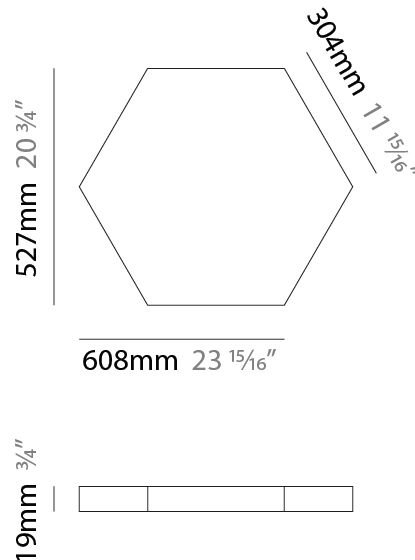

INFINITE HEXAGON SURFACE

A56192-

base number   Color   Finish
Temperature   Options

PROJECT
TYPE
SPECIFIER
QUANTITY
DATE

1. To build a product code in our configurator select the specify button on the base model # product page
2. To build a manual product code on this datasheet choose from the options listed below in blue font and add the suffix to the base model #

GENERAL

Series: Infinite Hexagon
Partner: Ivela
Division: Architectural
Installation: Surface
Product Type: Panels
Mounting Location: Ceiling
Light Distribution: Direct

PHYSICAL

Shape: Hexagon
Length (mm): 1008
Length (in): 43 ¹¹/₁₆
Width (mm): 873
Width (in): 43 ¹¹/₁₆
Height (mm): 19
Height (in): 1 ¹/₁₆
Max. Overall Height (mm): 2019
Diffuser: PMMA - Opal
Fixture Finish: WHI / BLK / GLD
Fixture Material: Aluminum

ELECTRICAL

Lamp Type: LED
Input Wattage (W): 60
Dimming: Tri-Mode (Non-Dimming and Phase Dimming (120Vac only) and 0-10V Dimming)
Driver Included: No
Driver Location: Remote
Driver Type: Constant Voltage - Universal
Driver Class: Class 2
Housing: ENCP 5 (ERP) ENCP 8 (SC Power)
Input Voltage (V): 120 - 277
Output Voltage (V): 24

LED

Color Temperature (°K): 2700 / 3000 / 3500 / 4000
Max. Delivered Lumen (lm): 3600 / 3750 / 3861 / 3975
Nominal Lumen (lm): 7200 / 7500 / 7723 / 7950
CRI: >93 CRI
Lamp Life (hrs): 50000

OPTICAL

RATINGS AND CERTIFICATIONS

Certified By: CSA Certified to UL and CSA Standards
IP rating: IP20