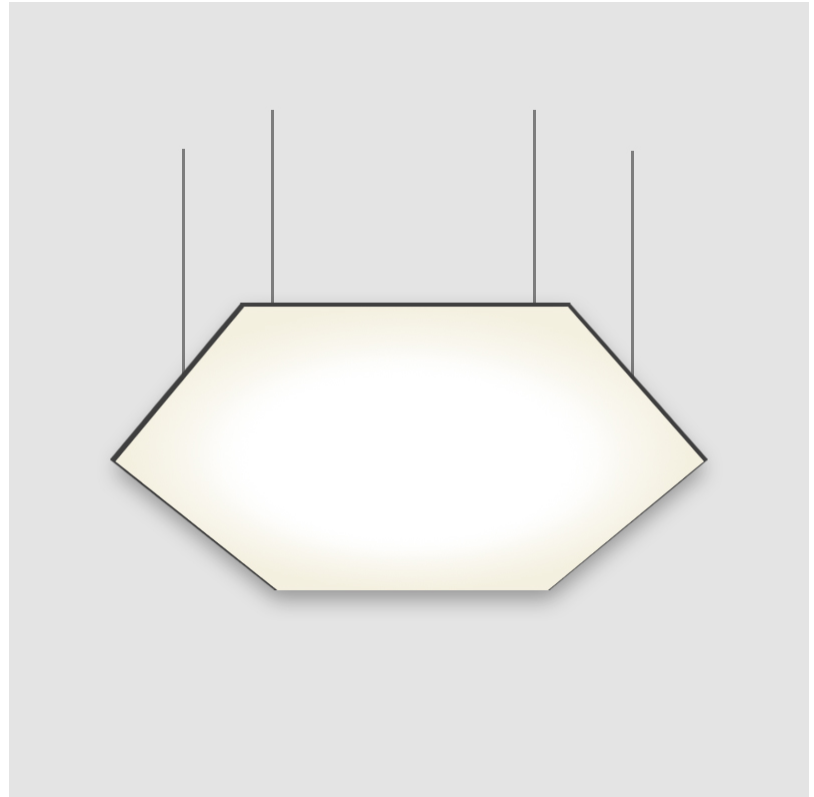

PROJECT _____
TYPE _____
SPECIFIER _____
QUANTITY _____
DATE _____

1. To build a product code in our configurator select the specify button on the base model # product page
2. To build a manual product code on this datasheet choose from the options listed below in blue font and add the suffix to the base model #

GENERAL

Series: Infinite Hexagon
Partner: Ivela
Division: Architectural
Installation: Suspension
Product Type: Panels
Mounting Location: Ceiling
Light Distribution: Direct

PHYSICAL

Shape: Hexagon
Length (mm): 908
Length (in): 36 ³/₄
Width (mm): 527
Width (in): 20 ³/₄
Height (mm): 19
Height (in): 3/4
Max. Overall Height (mm): 3019
Max. Overall Height (in): 118 ⁷/₈
Diffuser: PMMA - Opal
[Fixture Finish: WHI / BLK / GLD](#)
Fixture Material: Aluminum
Cable Details: 3,000mm / 118 1/8" Transparent Cable

ELECTRICAL

Lamp Type: LED
Input Wattage (W): 54
Dimming: Tri-Mode (Non-Dimming and Phase Dimming (120Vac only) and 0-10V Dimming)
Driver Included: No
Driver Location: Remote
Driver Type: Constant Voltage - Universal
Driver Class: Class 2
Housing: ENCP 5 (ERP) ENCP 13 (SC Power)
Input Voltage (V): 120 - 277
Output Voltage (V): 24

LED

[Color Temperature (°K): 2700 / 3000 / 3500 / 4000](#)
Max. Delivered Lumen (lm): 5400 / 5625 / 5792 / 5962
Nominal Lumen (lm): 10800 / 11250 / 11585 / 11925
CRI: >93 CRI
Lamp Life (hrs): 50000

OPTICAL

RATINGS AND CERTIFICATIONS

Certified By: CSA Certified to UL and CSA Standards
IP rating: IP20